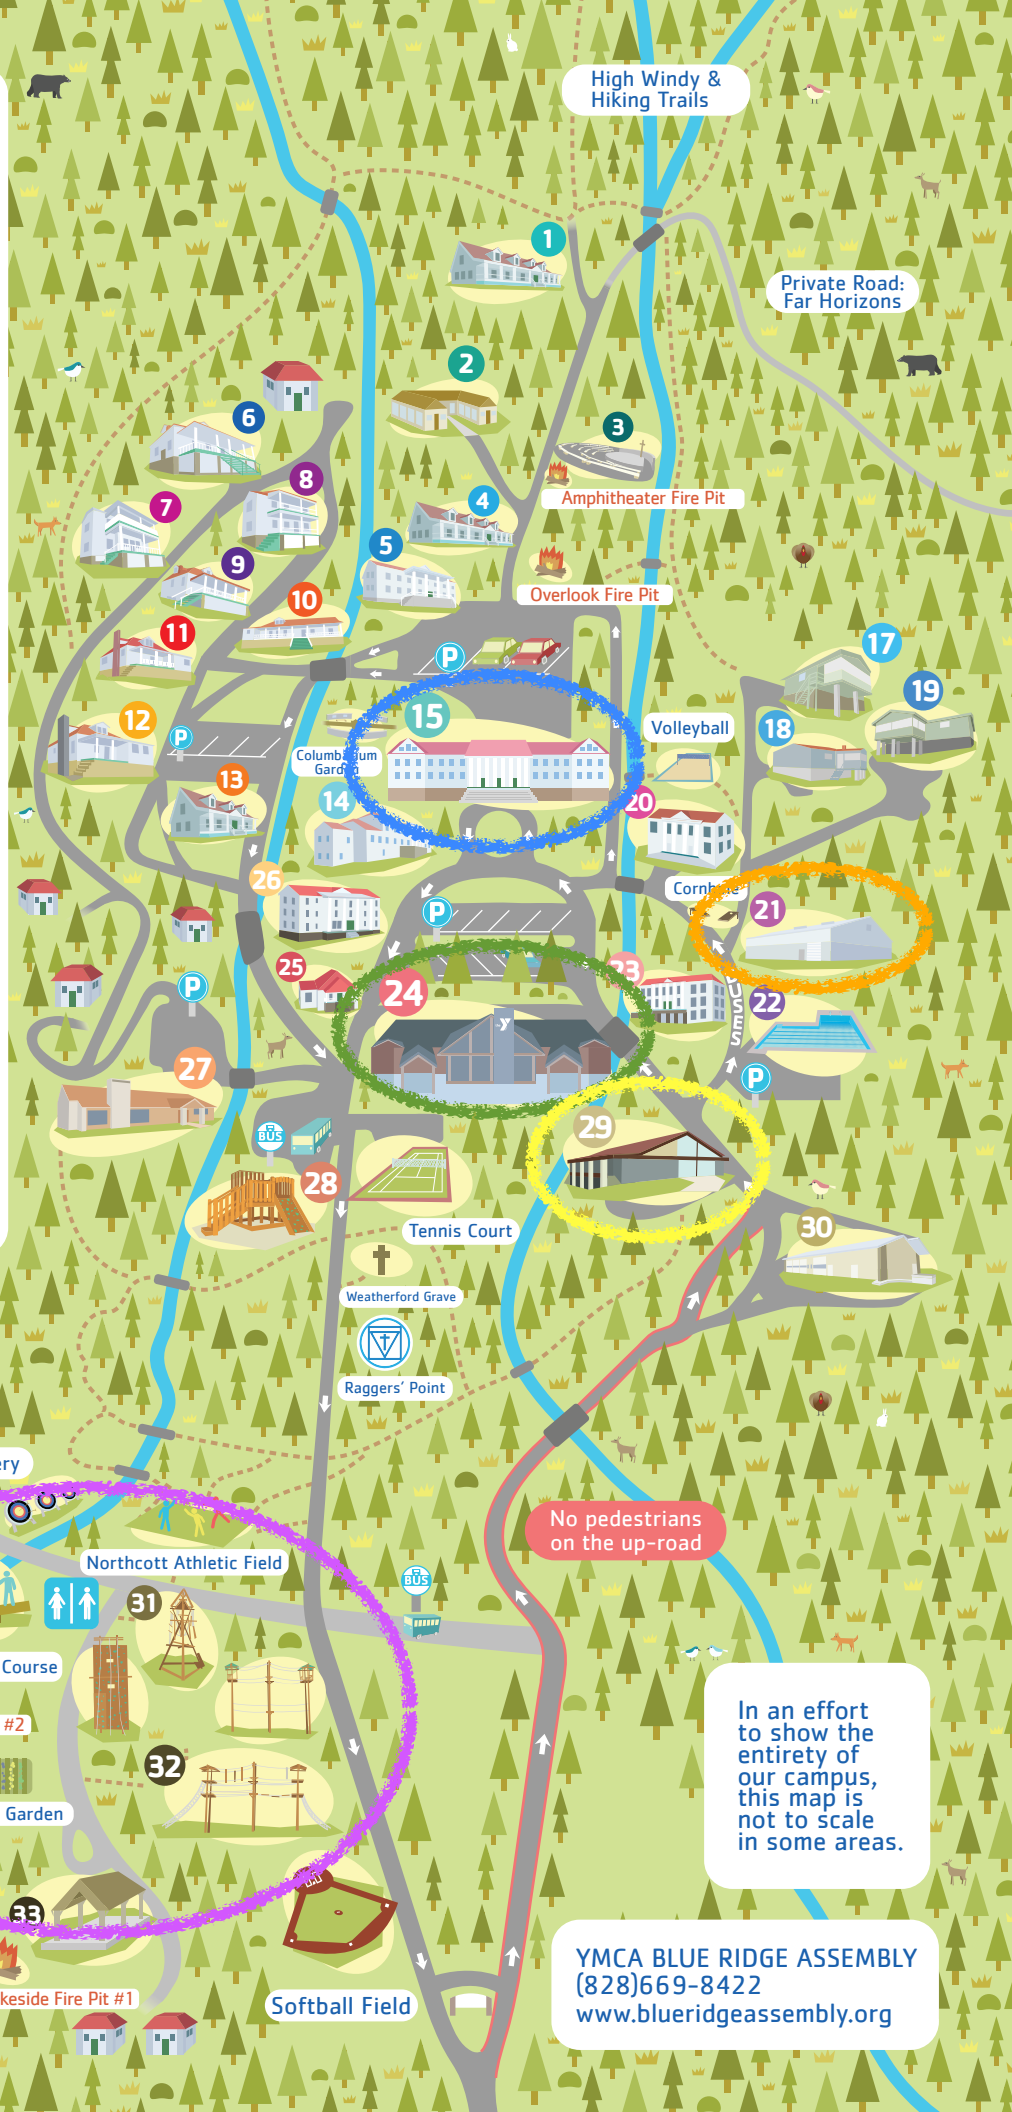

FOR YOUTH DEVELOPMENT®
FOR HEALTHY LIVING
FOR SOCIAL RESPONSIBILITY

CAMPUS LEGEND

- 1 McCarty Lodge
- 2 Younts Hall
- 3 Whittington Amphitheater
- 4 Barnhardt Lodge
- 5 Hibbard Hall
- 6 Auburn Cabin
- 7 Georgia Cabin
- 8 VPI Cabin
- 9 Converse Cabin
- 10 Rhododendron Cabin
- 11 Dogwood Cabin
- 12 Meredith Cabin
- 13 10-Bedroom Lodge
- 14 Main Hall
- 15 Eureka Hall
- 16 Purser Family Cottage
- 18 Haralson Family Cottage
- 19 Ware Family Cottage
- 20 Camp
- 21 Ware Pavilion/Harry H. Brace Indoor Challenge Course
- 23 Warner Memorial Swimming Pool
- 24 Blue Ridge Center
- 25 Parker Cabin
- 26 Abbott Hall
- 27 Weatherford Hall
- 28 Youth Playland
- 29 Washburn Center/Heritage Arts Studio
- 30 Charles K. Younts Maintenance Center
- 31 Camp Course Challenge Course
- 32 Watts Family Odyssey Challenge Course
- 33 Resperman Picnic Shelter

In an effort to show the entirety of our campus, this map is not to scale in some areas.

YMCA BLUE RIDGE ASSEMBLY
(828)669-8422
www.blueridgeassembly.org